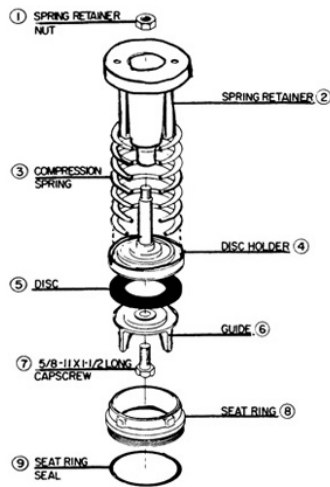

800-458-3492

Common Backflow Repair Parts - Hersey/Beeco

6CM Cast Iron Body 2 1/2" – 10"
6CM Bronze Body 2 1/2" – 6"

RELIEF VALVE ASSEMBLY and HOUSING ASSEMBLY
 2 1/2" – 6" Model 6CM

MAIN VALVE ASSEMBLY
 2 1/2" – 6" Model 6CM

CHECK VALVE ASSEMBLY
 2 1/2" – 6" Model 6CM

Common Backflow Repair Parts:

6CM Bronze Body	2 1/2"	3"	4"	6"
Rubber Repair Kit	63550	63343	63443	63643

1st Check Stem Assy	63512	63312	63412	63612
2nd Check Stem Assy	63513	63313	63413	63613
RV Stem Assy	63514	63514	63514	63514