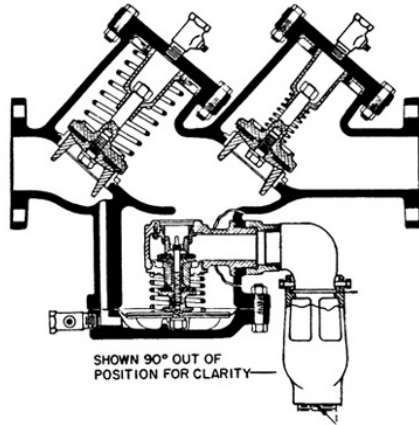

800-458-3492

Common Backflow Repair Parts - Hersey/Beeco

6CM Cast Iron Body 2 1/2" – 10"
6CM Bronze Body 2 1/2" – 6"

RELIEF VALVE ASSEMBLY and HOUSING ASSEMBLY
 2 1/2" – 6" Model 6CM

MAIN VALVE ASSEMBLY
 2 1/2" – 6" Model 6CM

CHECK VALVE ASSEMBLY
 2 1/2" – 6" Model 6CM

Common Backflow Repair Parts:

6CM Bronze Body	2 1/2"	3"	4"	6"
Rubber Repair Kit	63550	63343	63443	63643

1st Check Stem Assy	63512	63312	63412	63612
2nd Check Stem Assy	63513	63313	63413	63613
RV Stem Assy	63514	63514	63514	63514