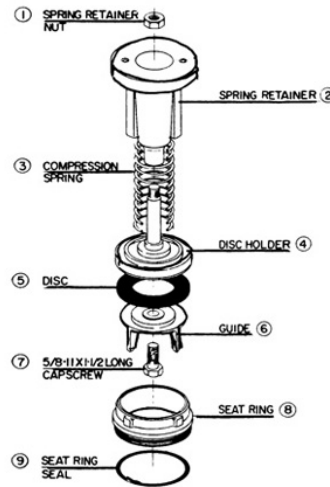

800-458-3492

Common Backflow Repair Parts - Hersey/Beeco

6CM Cast Iron Body 2 1/2" – 10"
6CM Bronze Body 2 1/2" – 6"

RELIEF VALVE ASSEMBLY and HOUSING ASSEMBLY
 2 1/2" – 6" Model 6CM

MAIN VALVE ASSEMBLY
 2 1/2" – 6" Model 6CM

CHECK VALVE ASSEMBLY
 2 1/2" – 6" Model 6CM

Common Backflow Repair Parts:

6CM Bronze Body	2 1/2"	3"	4"	6"
Rubber Repair Kit	63550	63343	63443	63643

1st Check Stem Assy	63512	63312	63412	63612
2nd Check Stem Assy	63513	63313	63413	63613
RV Stem Assy	63514	63514	63514	63514