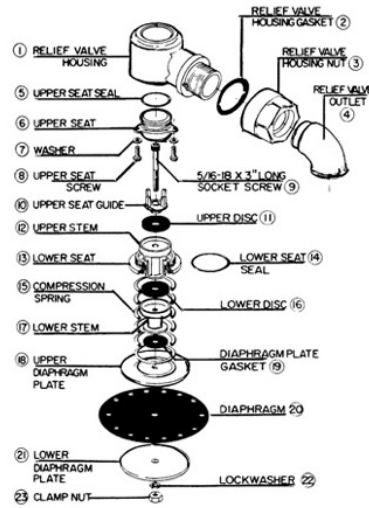

800-458-3492

Common Backflow Repair Parts - Hersey/Beeco

6CM Cast Iron Body 2 1/2" – 10"
6CM Bronze Body 2 1/2" – 6"

RELIEF VALVE ASSEMBLY and HOUSING ASSEMBLY
 2 1/2" – 6" Model 6CM

MAIN VALVE ASSEMBLY
 2 1/2" – 6" Model 6CM

CHECK VALVE ASSEMBLY
 2 1/2" – 6" Model 6CM

Common Backflow Repair Parts:

6CM Bronze Body	2 1/2"	3"	4"	6"
Rubber Repair Kit	63550	63343	63443	63643

1st Check Stem Assy	63512	63312	63412	63612
2nd Check Stem Assy	63513	63313	63413	63613
RV Stem Assy	63514	63514	63514	63514