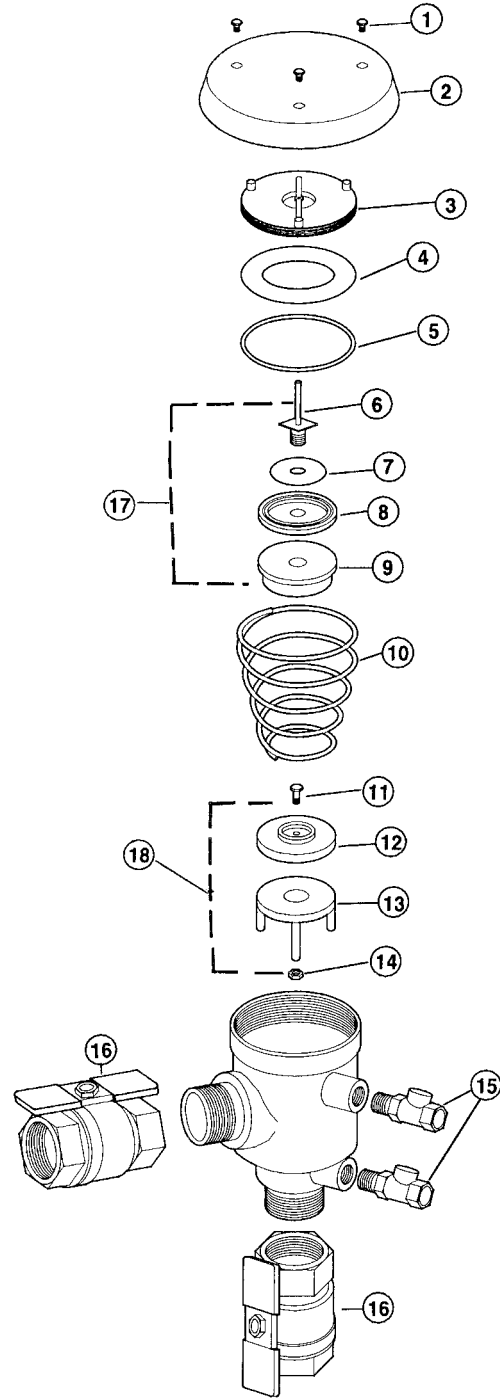

MODEL 720A

Pressure Vacuum Breakers 1/2", 3/4" & 1"

ITEM NO.	DESCRIPTION	PART NO.
1	CANOPY SCREW	721-11
2	CANOPY	721-3
3	BONNET	721-20
4	PLASTIC WASHER	721A-12
5	O-RING	138N
6	LOAD NUT & GUIDE	721-90
7	LOAD WASHER	721-80
8	DISC UPPER	721A-34
9	POPPET	721-30
10	SPRING	721-33
11	SCREW	721-11A
12	LOWER DISC	721B-34
13	GUIDE SPIDER	721-31
14	NUT, HEX	721-9A
15	TEST COCK	18-860
	TEST COCK ASSY., OLD STYLE	721-480
16	BALL VALVE 1/2"	12-850
	BALL VALVE 3/4"	34-850
	BALL VALVE 1"	1-850
17	POPPET ASSY.	721-300
18	SPIDER ASSY.	721-310

REPAIR KIT

RK1-720A

REPAIR KIT
Model 720A 1/2", 3/4" & 1"

PART NO.	QTY.	DESCRIPTION
721A-12	1	PLASTIC WASHER
138N	1	O-RING
721-33	1	SPRING
721-300	1	POPPET ASSY.
721-310	1	SPIDER ASSY.

MODEL 720A

Pressure Vacuum Breakers

1-1/4", 1-1/2" & 2"

ITEM NO.	DESCRIPTION	PART NO.
1	CANOPY SCREW	724-11
2	CANOPY	724-3
3	RETAINER RING	724-32
4	BONNET	724-20-030F
5	WASHER	724A-12
6	O-RING	156N
7	LOAD NUT & GUIDE ASSY.	724-90
8	LOAD WASHER	724-80
9	UPPER DISC	724A-34
10	POPPET	724-30
11	SPRING	724-33
12	SCREW	724-11A
13	WASHER	62-14
14	LOWER DISC	724B-34
15	WASHER	724-80A
16	GUIDE SPIDER	724-31
17	NUT	5752-9
18	TEST COCK	14-860
	TEST COCK ASSY., OLD STYLE	721-480
19	NIPPLE, 1-1/4" ONLY	104-21B
20	BALL VALVE, 1-1/4"	114-850
	BALL VALVE, 1-1/2"	112-850
	BALL VALVE, 2"	2-850
21	POPPET ASSY.	724-300
22	SPIDER ASSY.	724-310

REPAIR KIT

RK2-720A

REPAIR KIT
Model 720A 1-1/4", 1-1/2" & 2"

PART NO.	QTY.	DESCRIPTION
724A-12	1	WASHER
156N	1	O-RING
724-33	1	SPRING
724-300	1	POPPET ASSY.
724-310	1	SPIDER ASSY.